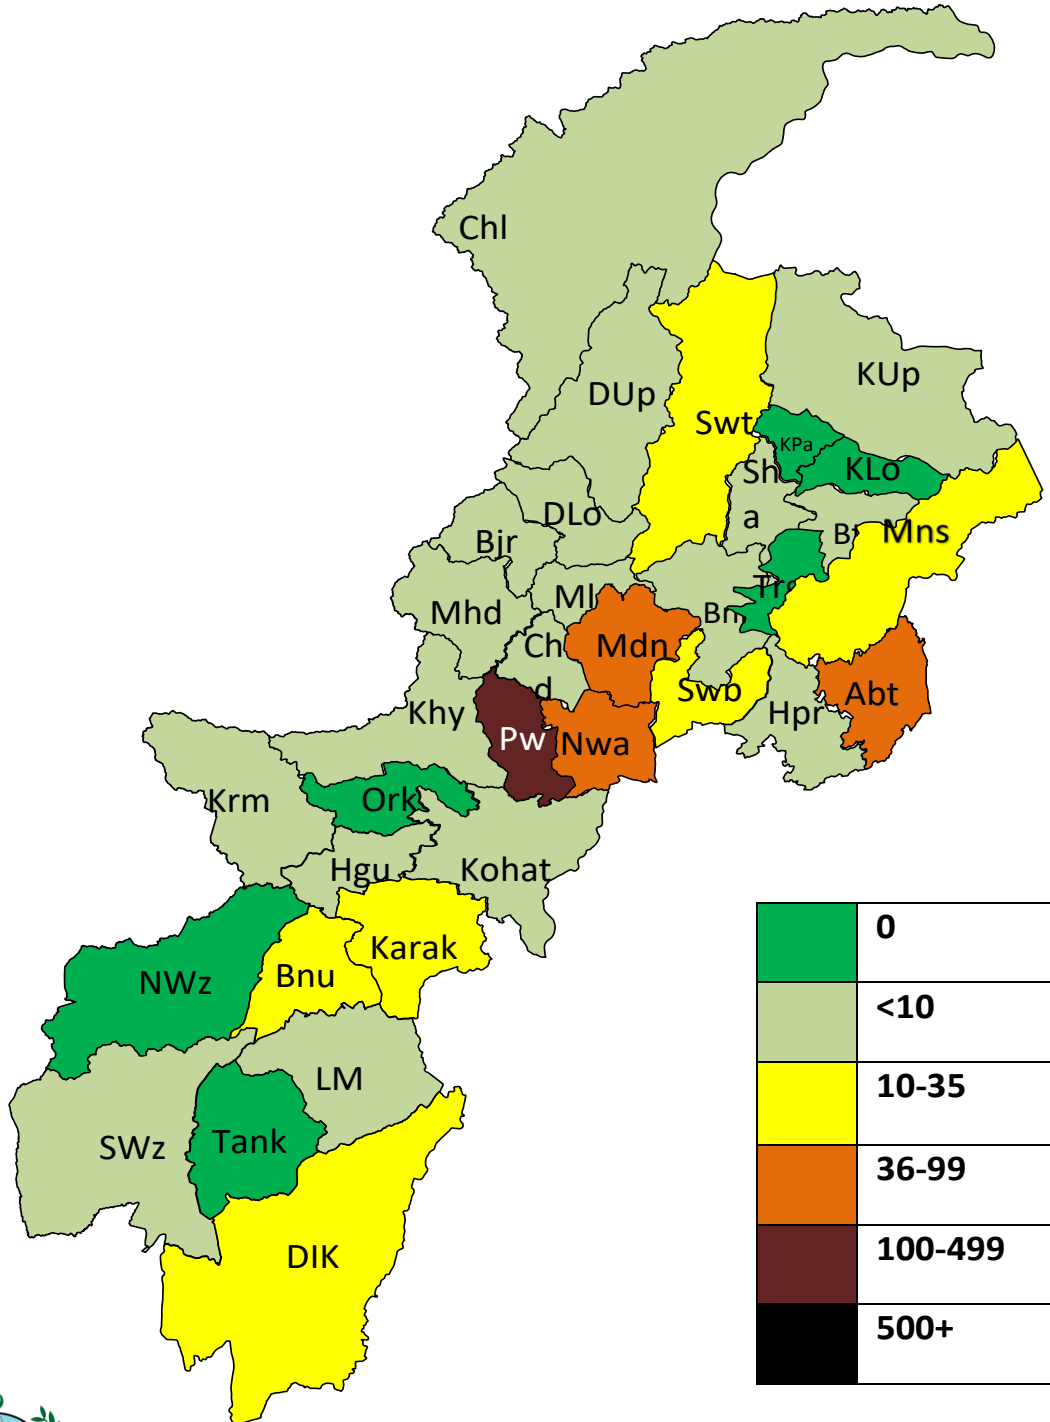

## 1. Snapshot figures for the day<sup>1</sup>

**569**

Total Active Cases<sup>2</sup>

**219131**

Total Cases

**25**

New Cases Today

---

New Recoveries Today

---

**4629178**

Total Tests

**4258**

New Tests Today

1. Figures up to 12 Midnight on the 02<sup>nd</sup> April 2022

2. Active cases = total cases till now – deaths – recoveries

# Khyber Pakhtunkhwa Corona Virus Disease COVID-19 Daily Update 03 April 2022

## 2. Provincial Heatmap

Map colored by active cases

District
<b>Total</b>

Cases	
Total	24 hrs
<b>219131</b>	<b>25</b>

Deaths	
Total	24 hrs
<b>6322</b>	<b>0</b>

Recoveries
<b>212240</b>

Active Cases
<b>569</b>